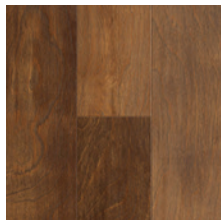

CLASSIC STRIP

CLASSIC STRIP

If a rustic, wide plank look doesn't fit your needs, then *Classic Strip* is the option for you. Boasting a 3 1/4" width, mixed pattern lengths, clean traditional visuals and a 70 board pattern repeat, *Classic Strip* offers the look of real, random length, solid hardwood floors with the durability and peace of mind of a waterproof warranty.

SPECIFICATIONS

- 6.5mm thick with a 20 mil wear layer with double UV coating
- Width: 3.26" Narrow Strip
- Mixed Lengths: 19.69" / 39.37" / 60"
- 1.5mm vinyl top layer
- 4mm composite core
- 1mm IXPE underlayment attached
- EIR detailed texture & graining
- Micro bevel
- Uniclic locking system
- Sq Ft per carton: 21.66
- Sq Ft per pallet: 1,689.48

Bungalow

9001 Bungalow

9002 Dark Walnut

9003 Colonial Maple

9004 Timberland

9005 Classic Gray

9006 Veranda